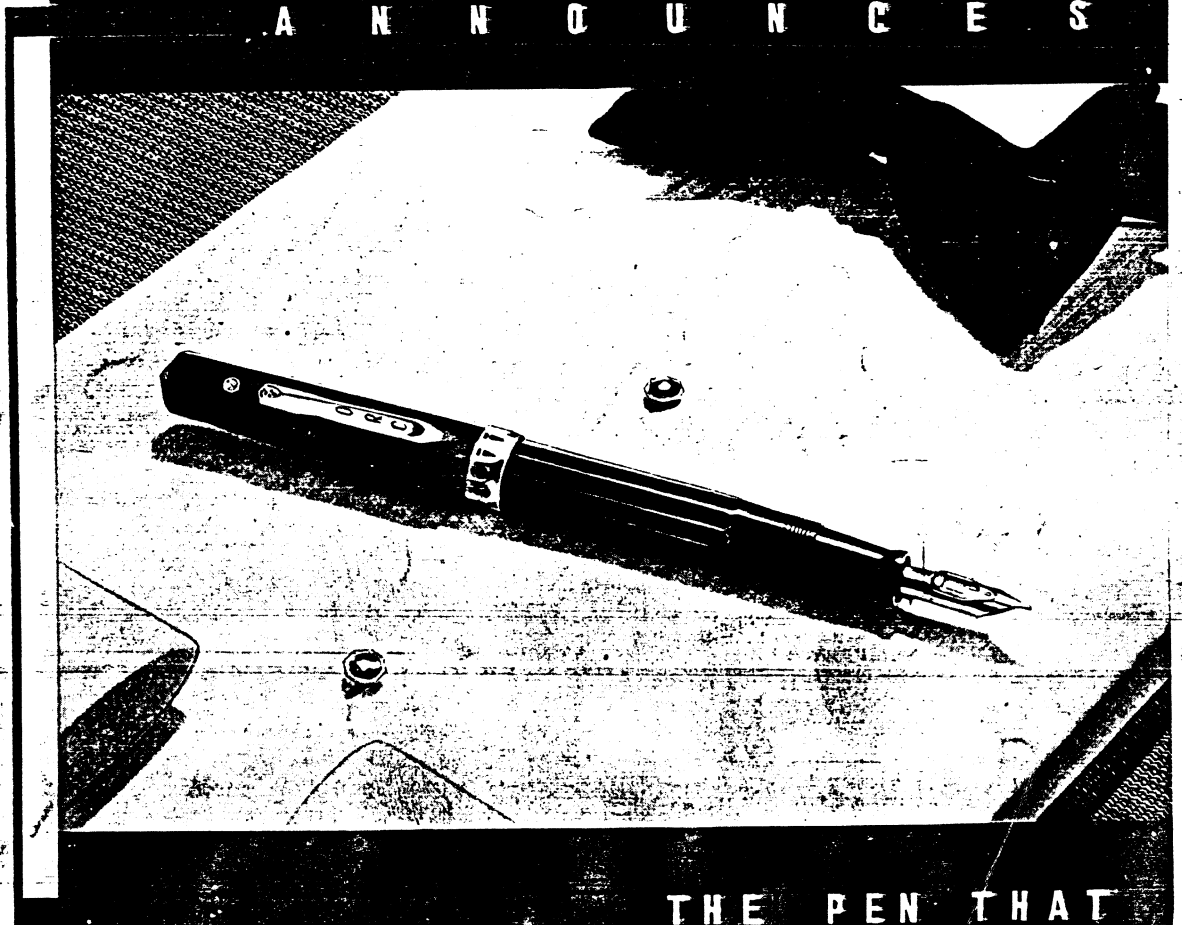

1935

EVERSHARP

A N N O U N C E S

THE PEN THAT

THE *New* EVERSHARP

DIFFERENT! DRAMATIC! DYNAMIC!

EVERSHARP advertising introduces the most challenging pictures ever employed in fountain pen advertising. They sound a new note—pack the same punch and originality found in the new pen. And nothing less could hope to forcefully tell the world about the remarkable development of a leakproof pen.

No matter how you carry this new EVERSHARP—upside down—on its side—in any position—IT WON'T LEAK! It can't flood and stain your fingers—purse—or clothing.

When you screw on the cap a little valve, the safety ink shut-off, automatically locks the ink in the pen barrel.